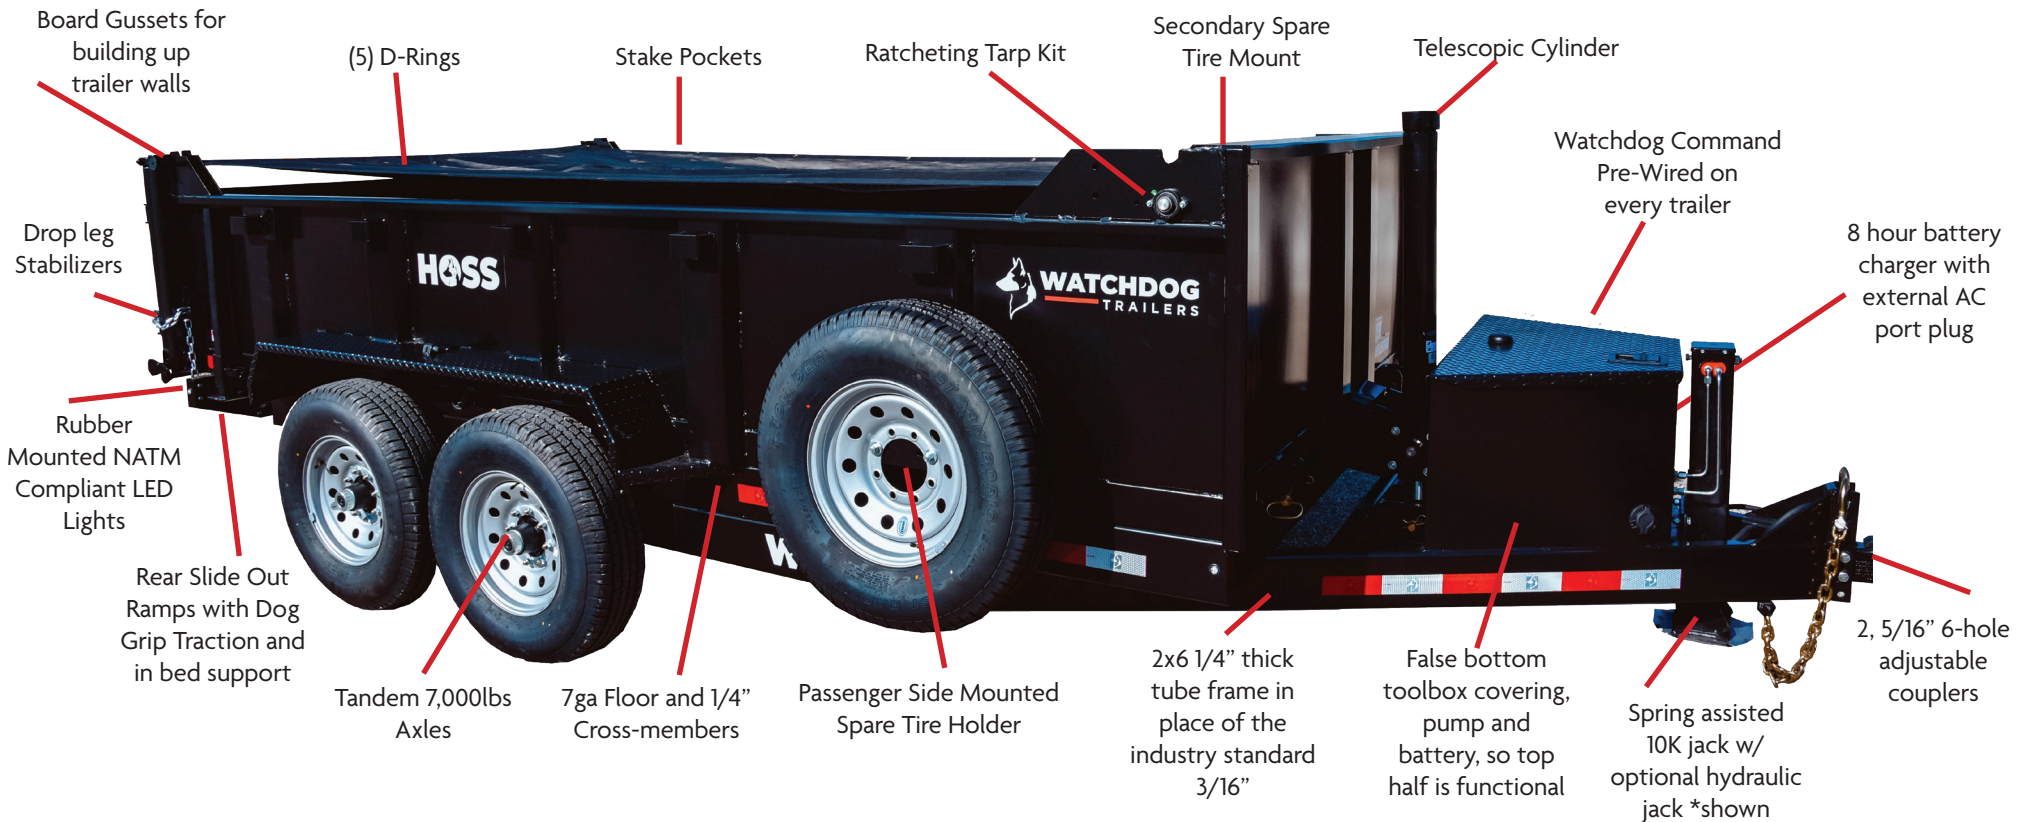

# DUMP TRAILER Model: WD714

Available Sizes 7x12 or 7x14

## PRO SERIES OPTION

Watchdog Command w/ back-up camera, TPMS, and Bluetooth Speakers. Lighting package with LED Work light, Ground clearance lights, and reverse strobes. Hydraulic Jack, and Rumble bed.

Watchdog Command comes with App operation of battery, lights, hydraulics, tire pressure sensors, back-up camera, and bluetooth speakers. Watchdog Command gives you the power to operate the hydraulic bed and jack, maintain your battery levels, and test your lights. Add-ons available for Back-up camera\*, TPMS, and GPS\*. Rumble bed\* technology makes sure you never have to shovel out your load ever again. Bluetooth speakers\* because who doesn't listen to music while they work? (\*Factory install)

## AVAILABLE OPTIONS

**8,000lb Axles**

**14-Ply Tires**

**4" Sidewalls**

**Hydraulic Jack**

**Rumble Bed**

**Watchdog Command**

2920 West Sample Street  
South Bend, IN