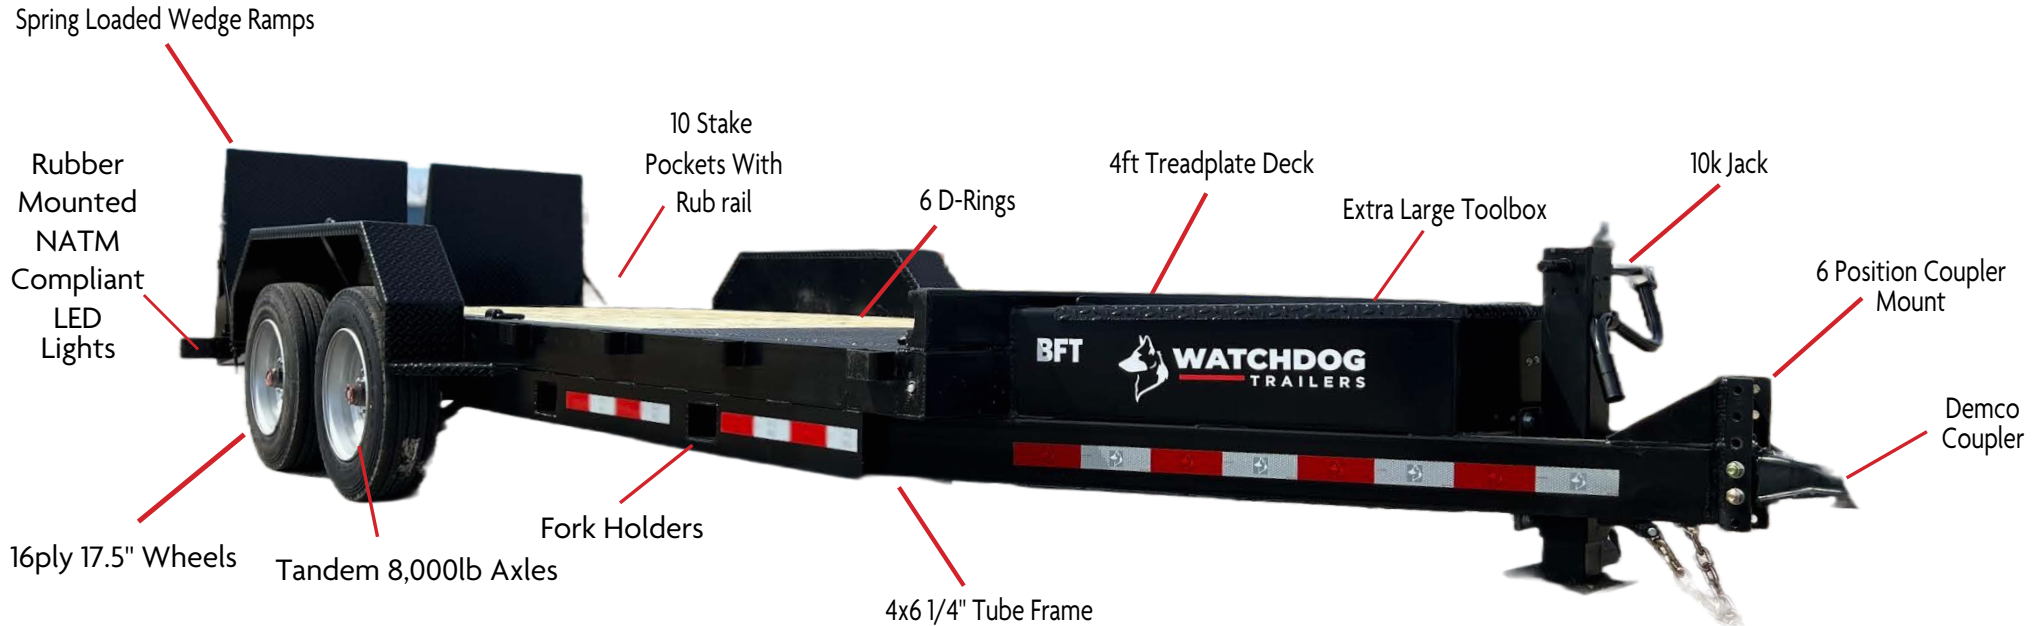

EQUIPMENT TRAILER | BFT20

WATCHDOG
TRAILERS

2920 West Sample Street South Bend, IN

(574) 402-0840

watchdogtrailers.com